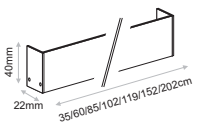

Available upon request:

- ✓ Custom dimensions**
- ✓ Custom luminaire colours
- ✓ Emergency version